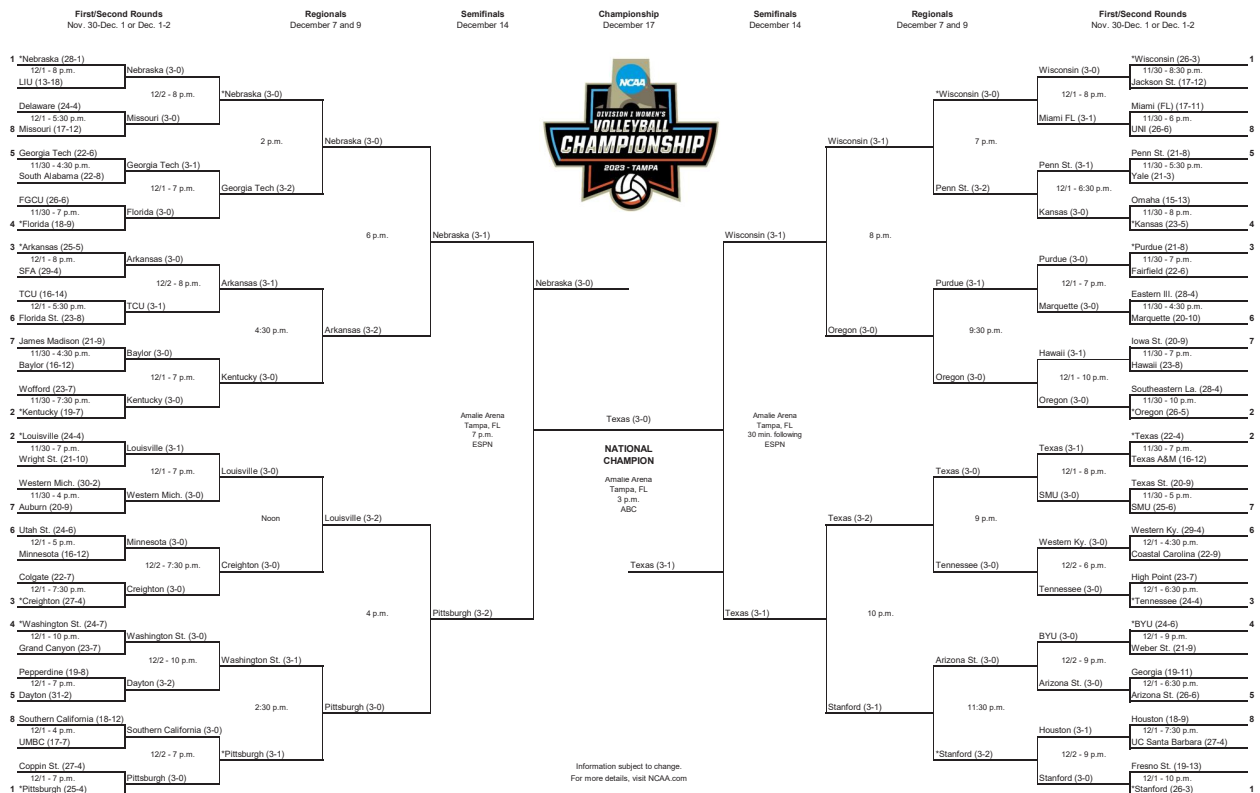

2023 VOLLEYBALL

	SEC	Pct.	Home	Away	Overall	Pct.	Home	Away	Neutral	T25	T10	Streak
Kentucky[^]	17-1	.944	8-1	9-0	21-8	.724	10-2	10-5	1-1	8-7	3-5	L1
Tennessee	15-3	.833	7-2	8-1	26-5	.839	14-2	11-2	1-1	5-4	0-3	L1
Arkansas	15-3	.833	8-1	7-2	28-6	.824	14-3	9-3	5-0	5-5	1-4	L1
Auburn	10-8	.556	5-4	5-4	20-10	.667	10-5	7-4	3-1	1-5	1-3	L2
Florida	10-8	.556	4-5	6-3	19-10	.655	9-7	9-3	1-0	4-8	3-4	L1
Georgia	10-8	.556	7-2	3-6	19-12	.613	12-3	5-6	2-3	2-7	2-2	L1
Missouri	9-9	.500	6-3	3-6	18-13	.581	11-4	5-8	2-1	2-8	0-2	L1
Texas A&M	8-10	.444	4-5	4-5	16-13	.552	7-7	6-6	3-0	1-8	1-2	L2
Mississippi State	6-12	.333	5-4	1-8	13-15	.464	10-4	1-10	2-1	1-4	0-2	W1
LSU	6-12	.333	4-5	2-7	11-17	.393	6-7	2-9	3-1	0-7	0-1	L4
South Carolina	5-13	.278	4-5	1-8	11-16	.407	8-6	2-10	1-0	1-7	1-2	W1
Ole Miss	5-13	.278	5-4	0-9	11-18	.379	8-4	1-11	2-3	0-7	0-2	L1
Alabama	1-17	.056	1-8	0-9	11-18	.379	5-8	3-9	3-1	0-7	0-1	W1

[^] - SEC Champion

SEC COMMUNICATIONS

Jill Skotarczak (Volleyball Contact)
jskotarczak@sec.org / @SEC_Jill
www.secsports.com
Phone: (205) 458-3000

2023 NCAA Division I Women's Volleyball Championship